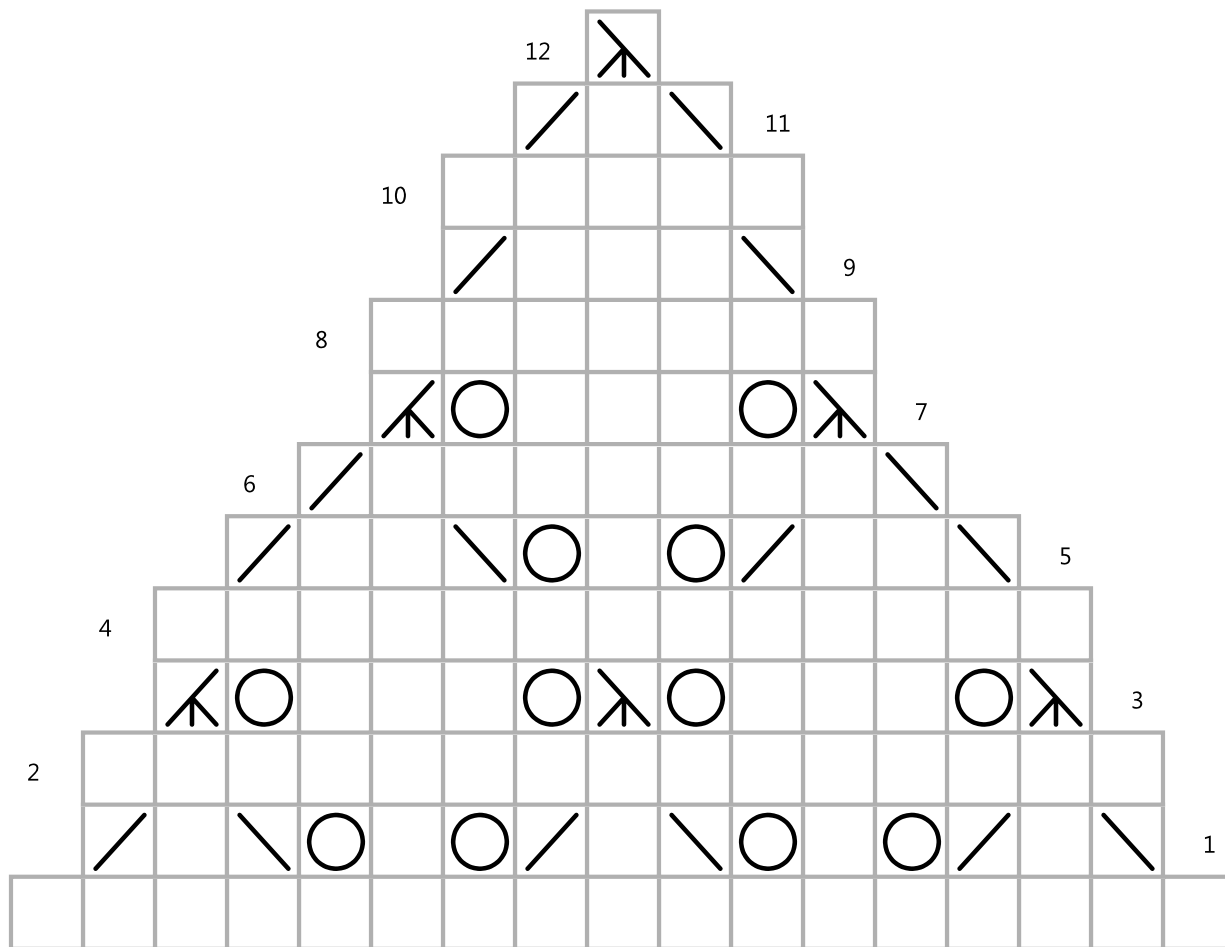

Corner Element Rose Medallion Shawl KAL

Key

-  RS: knit
WS: purl
-  RS: k2tog
WS: p2tog
-  RS: ssk
WS: p2tog tbl
-  RS: k3tog
WS: p3tog
-  RS: sssk
WS: sssp
-  yo
-  grey no stitch

14

13

0

2

4

6

8

10

12

1

3

5

7